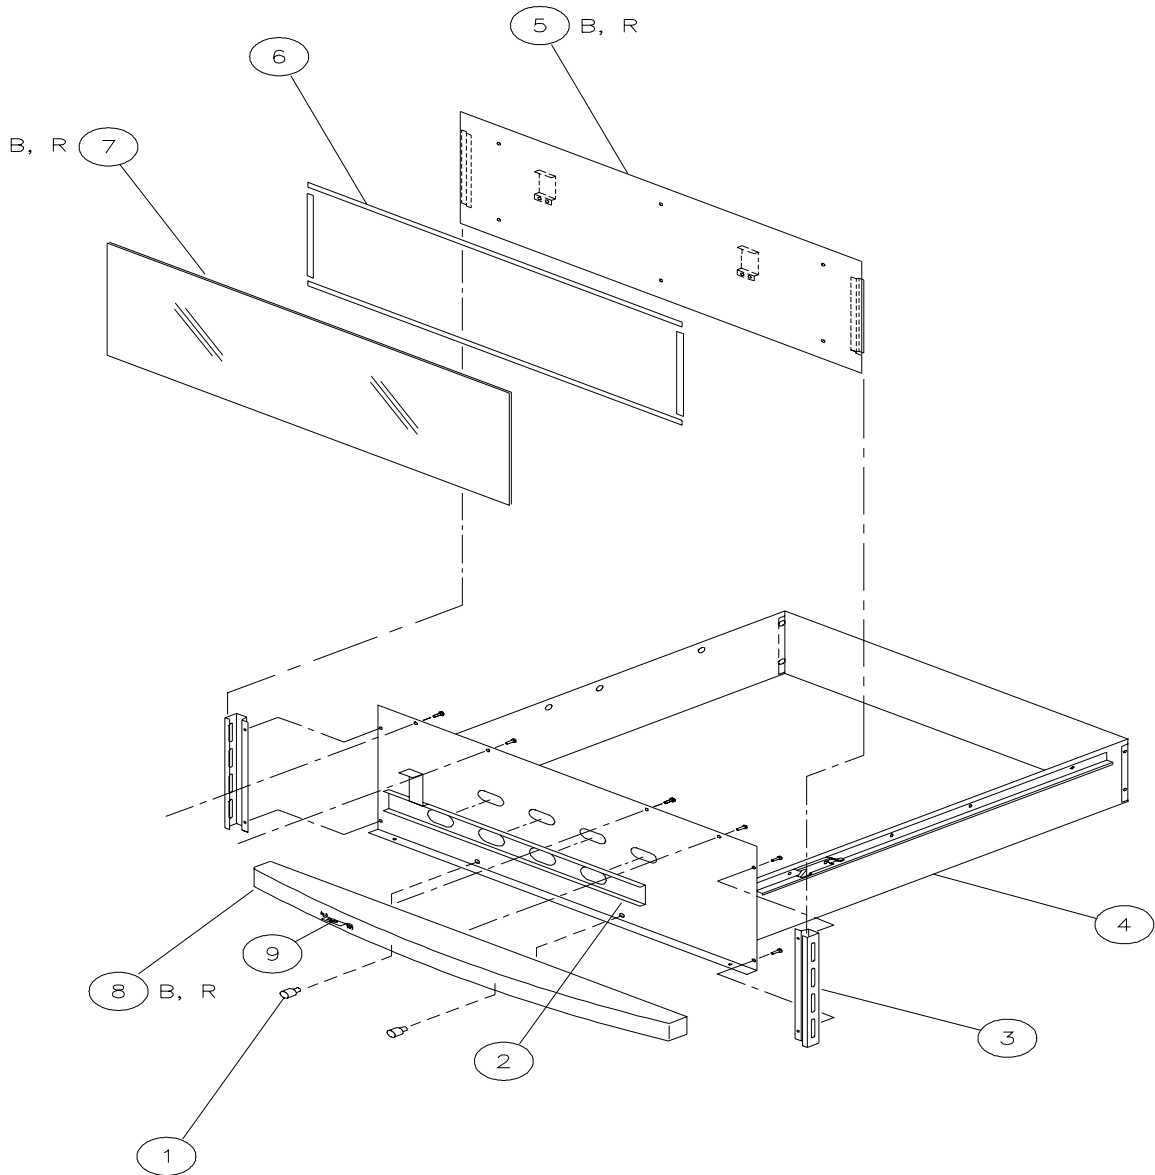

DWO - Drawer Assembly

REF.#	DESCRIPTION	DWO24	DWO27	DWO30
1	Rubber Bumper, Snap - In	83578	83578	83578
2	Damper Slide Assembly	27217	27218	27218
3	Side Post	82352 A/B/R/W	82352 A/B/R/W	82352 B/R
4	Assy., Drawer	13001	13002	13189
5	Assy., Glass Backing Panel	27213 A/B/R/W	27214 A/B/R/W	27290 B/R
6	Tape, Double Sided	83224	83224	83224
7	Drawer Front Glass	82273 A/B/R/W	82274 A/B/R/W	82517 B/R
5,6,7	Assembly, Glass Front	86586 A/B/R/S/W	86587 A/B/R/S/W	86588 B/R/S
8	Handle	82259 A/B/R/W	82260 A/B/R/W	62331 B/R
9	Knob, Damper	82266G	82266G	82266G
Not Shown				
	Stainless Facia	26678	26679	36014

Part no longer available? Call Dacor: (800) 793-0093 ex 3814